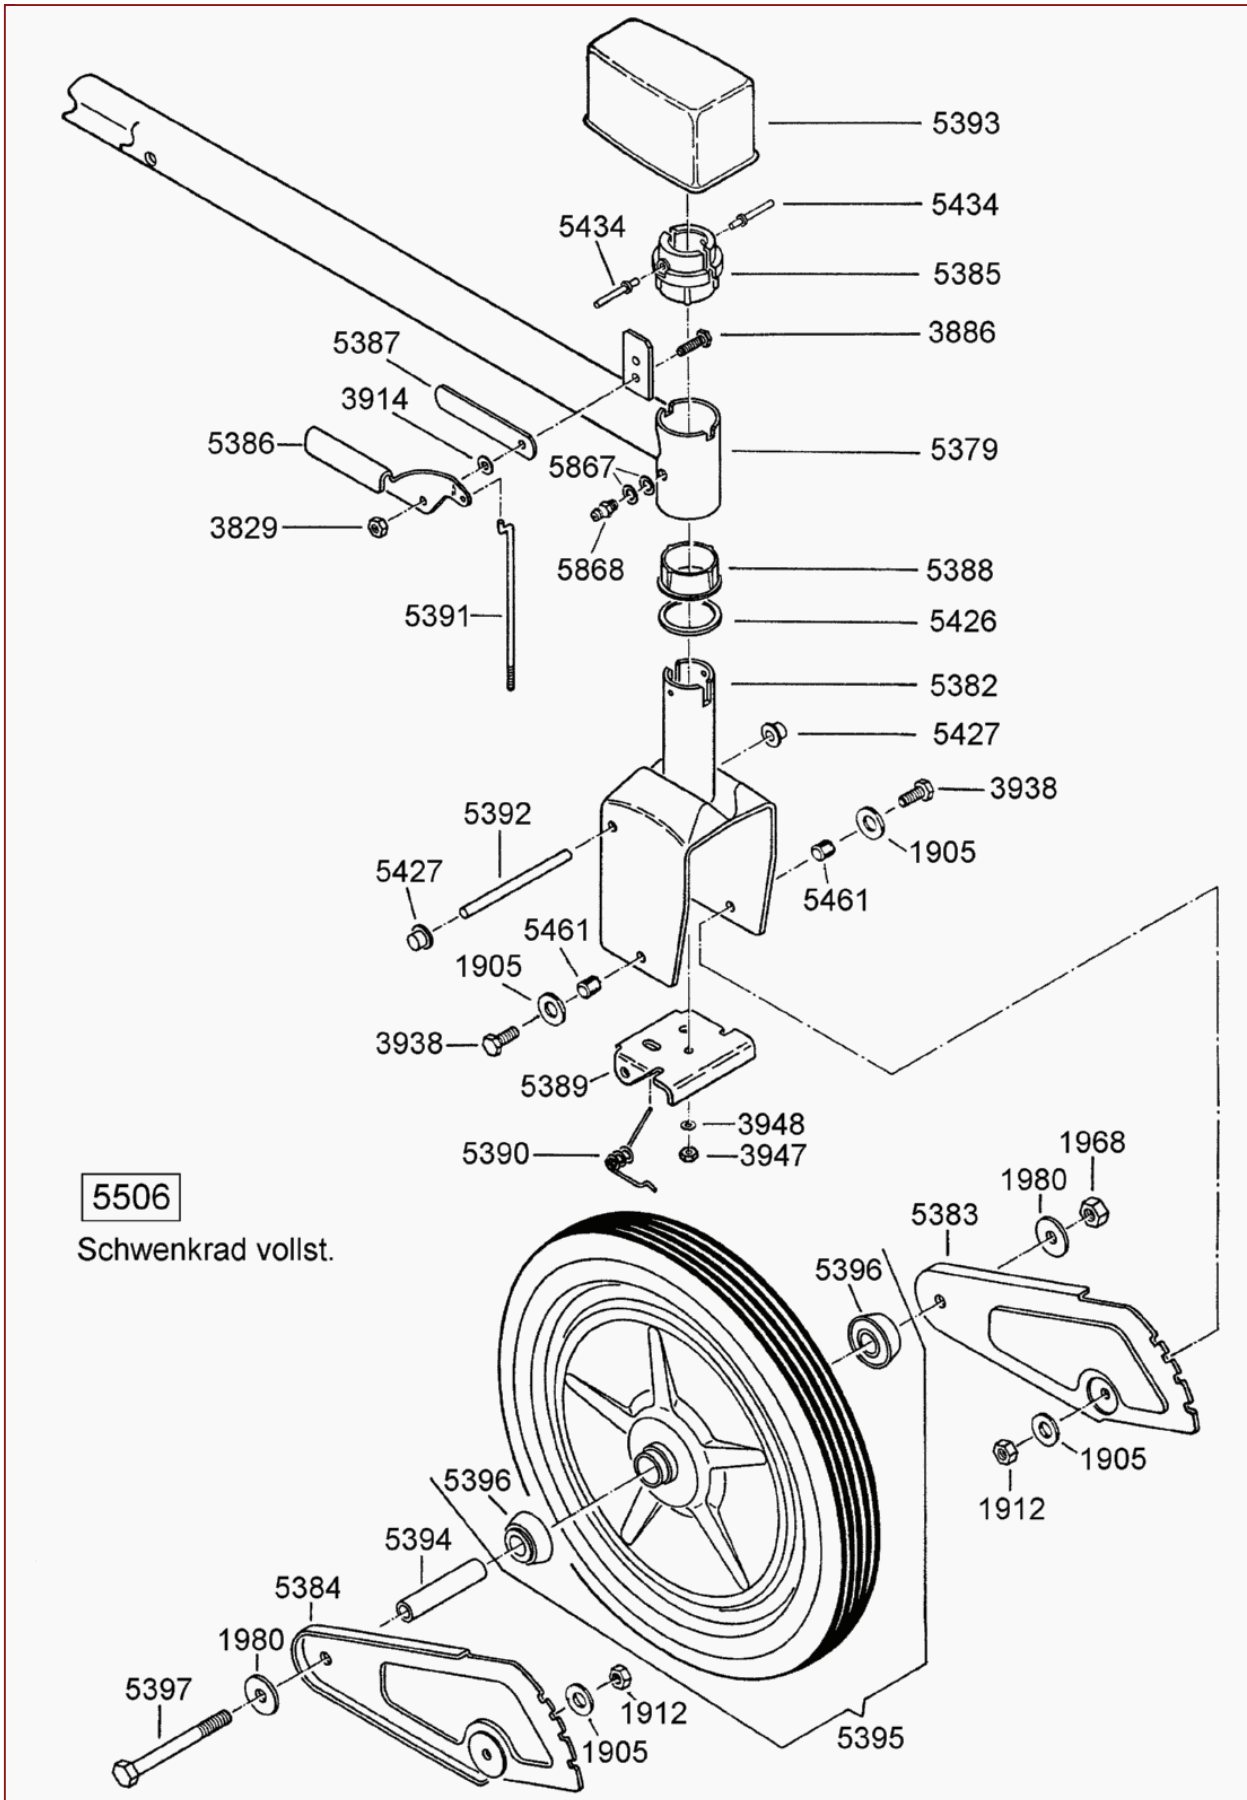

AS 21-165/3 ab FNr. 0109533001 – ET-Dokumentation – Vorderrad